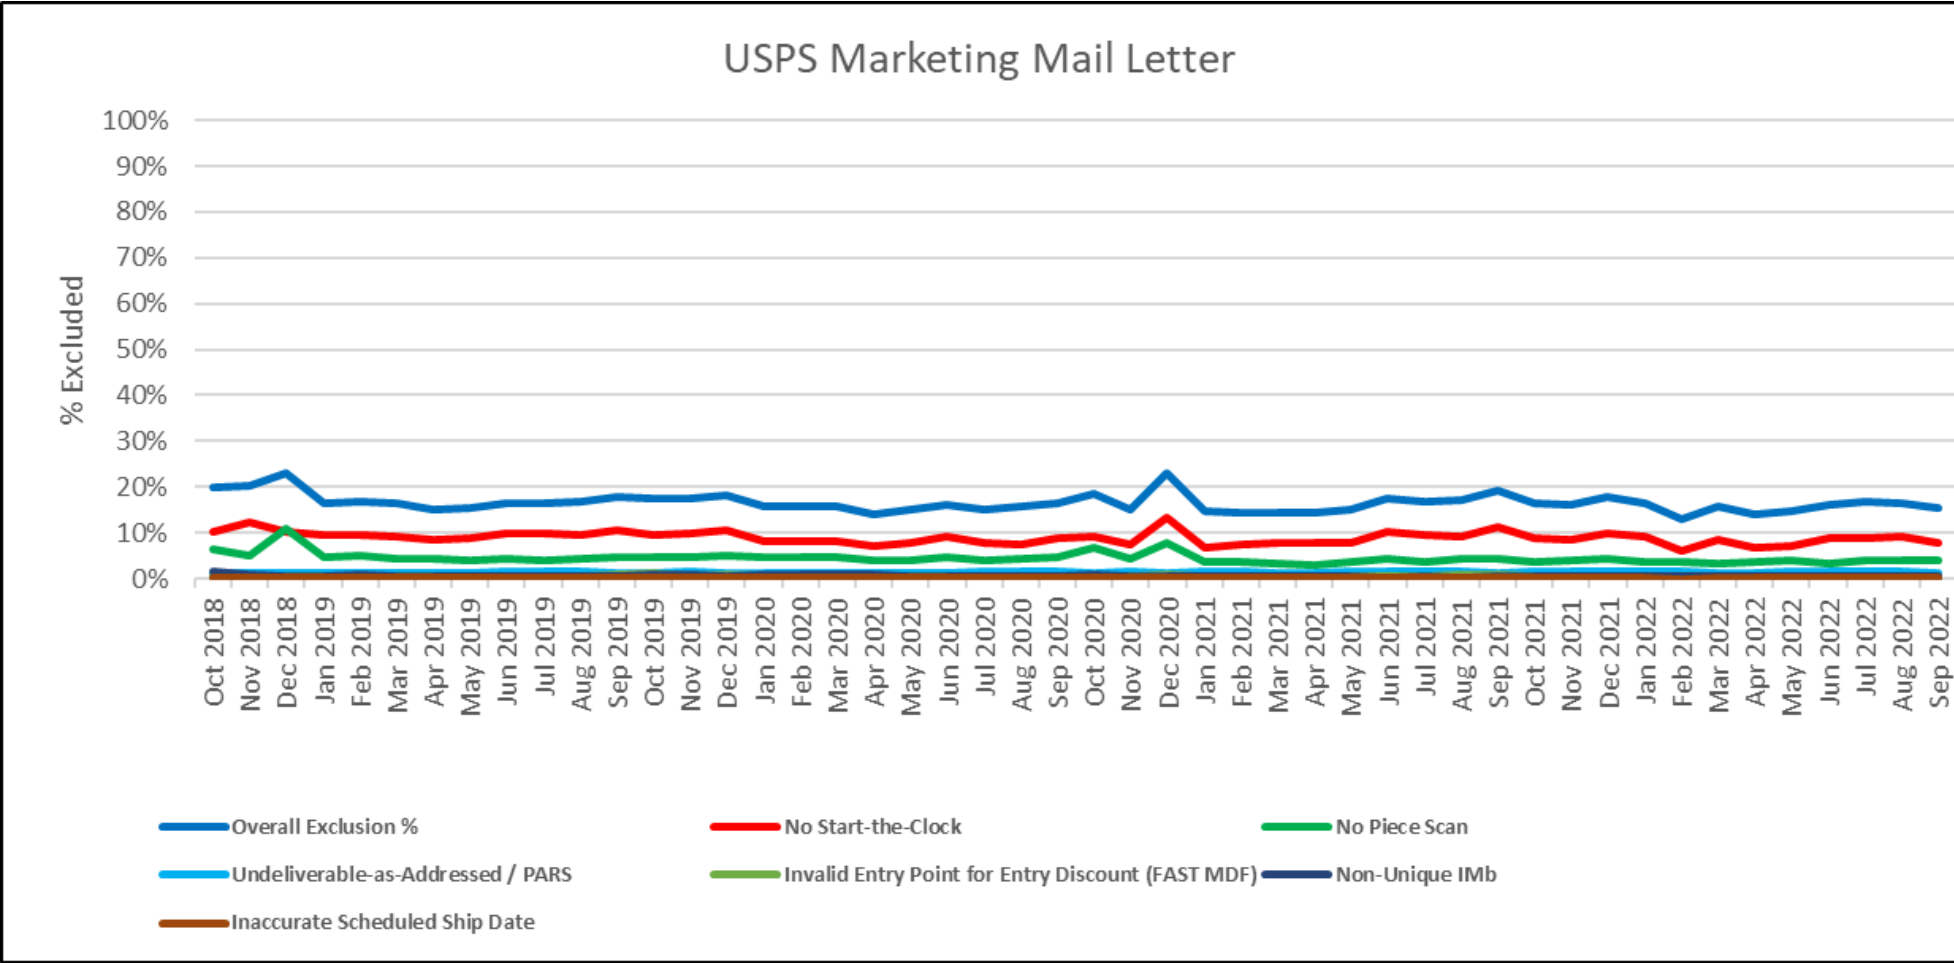

USPS Marketing Mail Letter Exclusions by Top Reasons